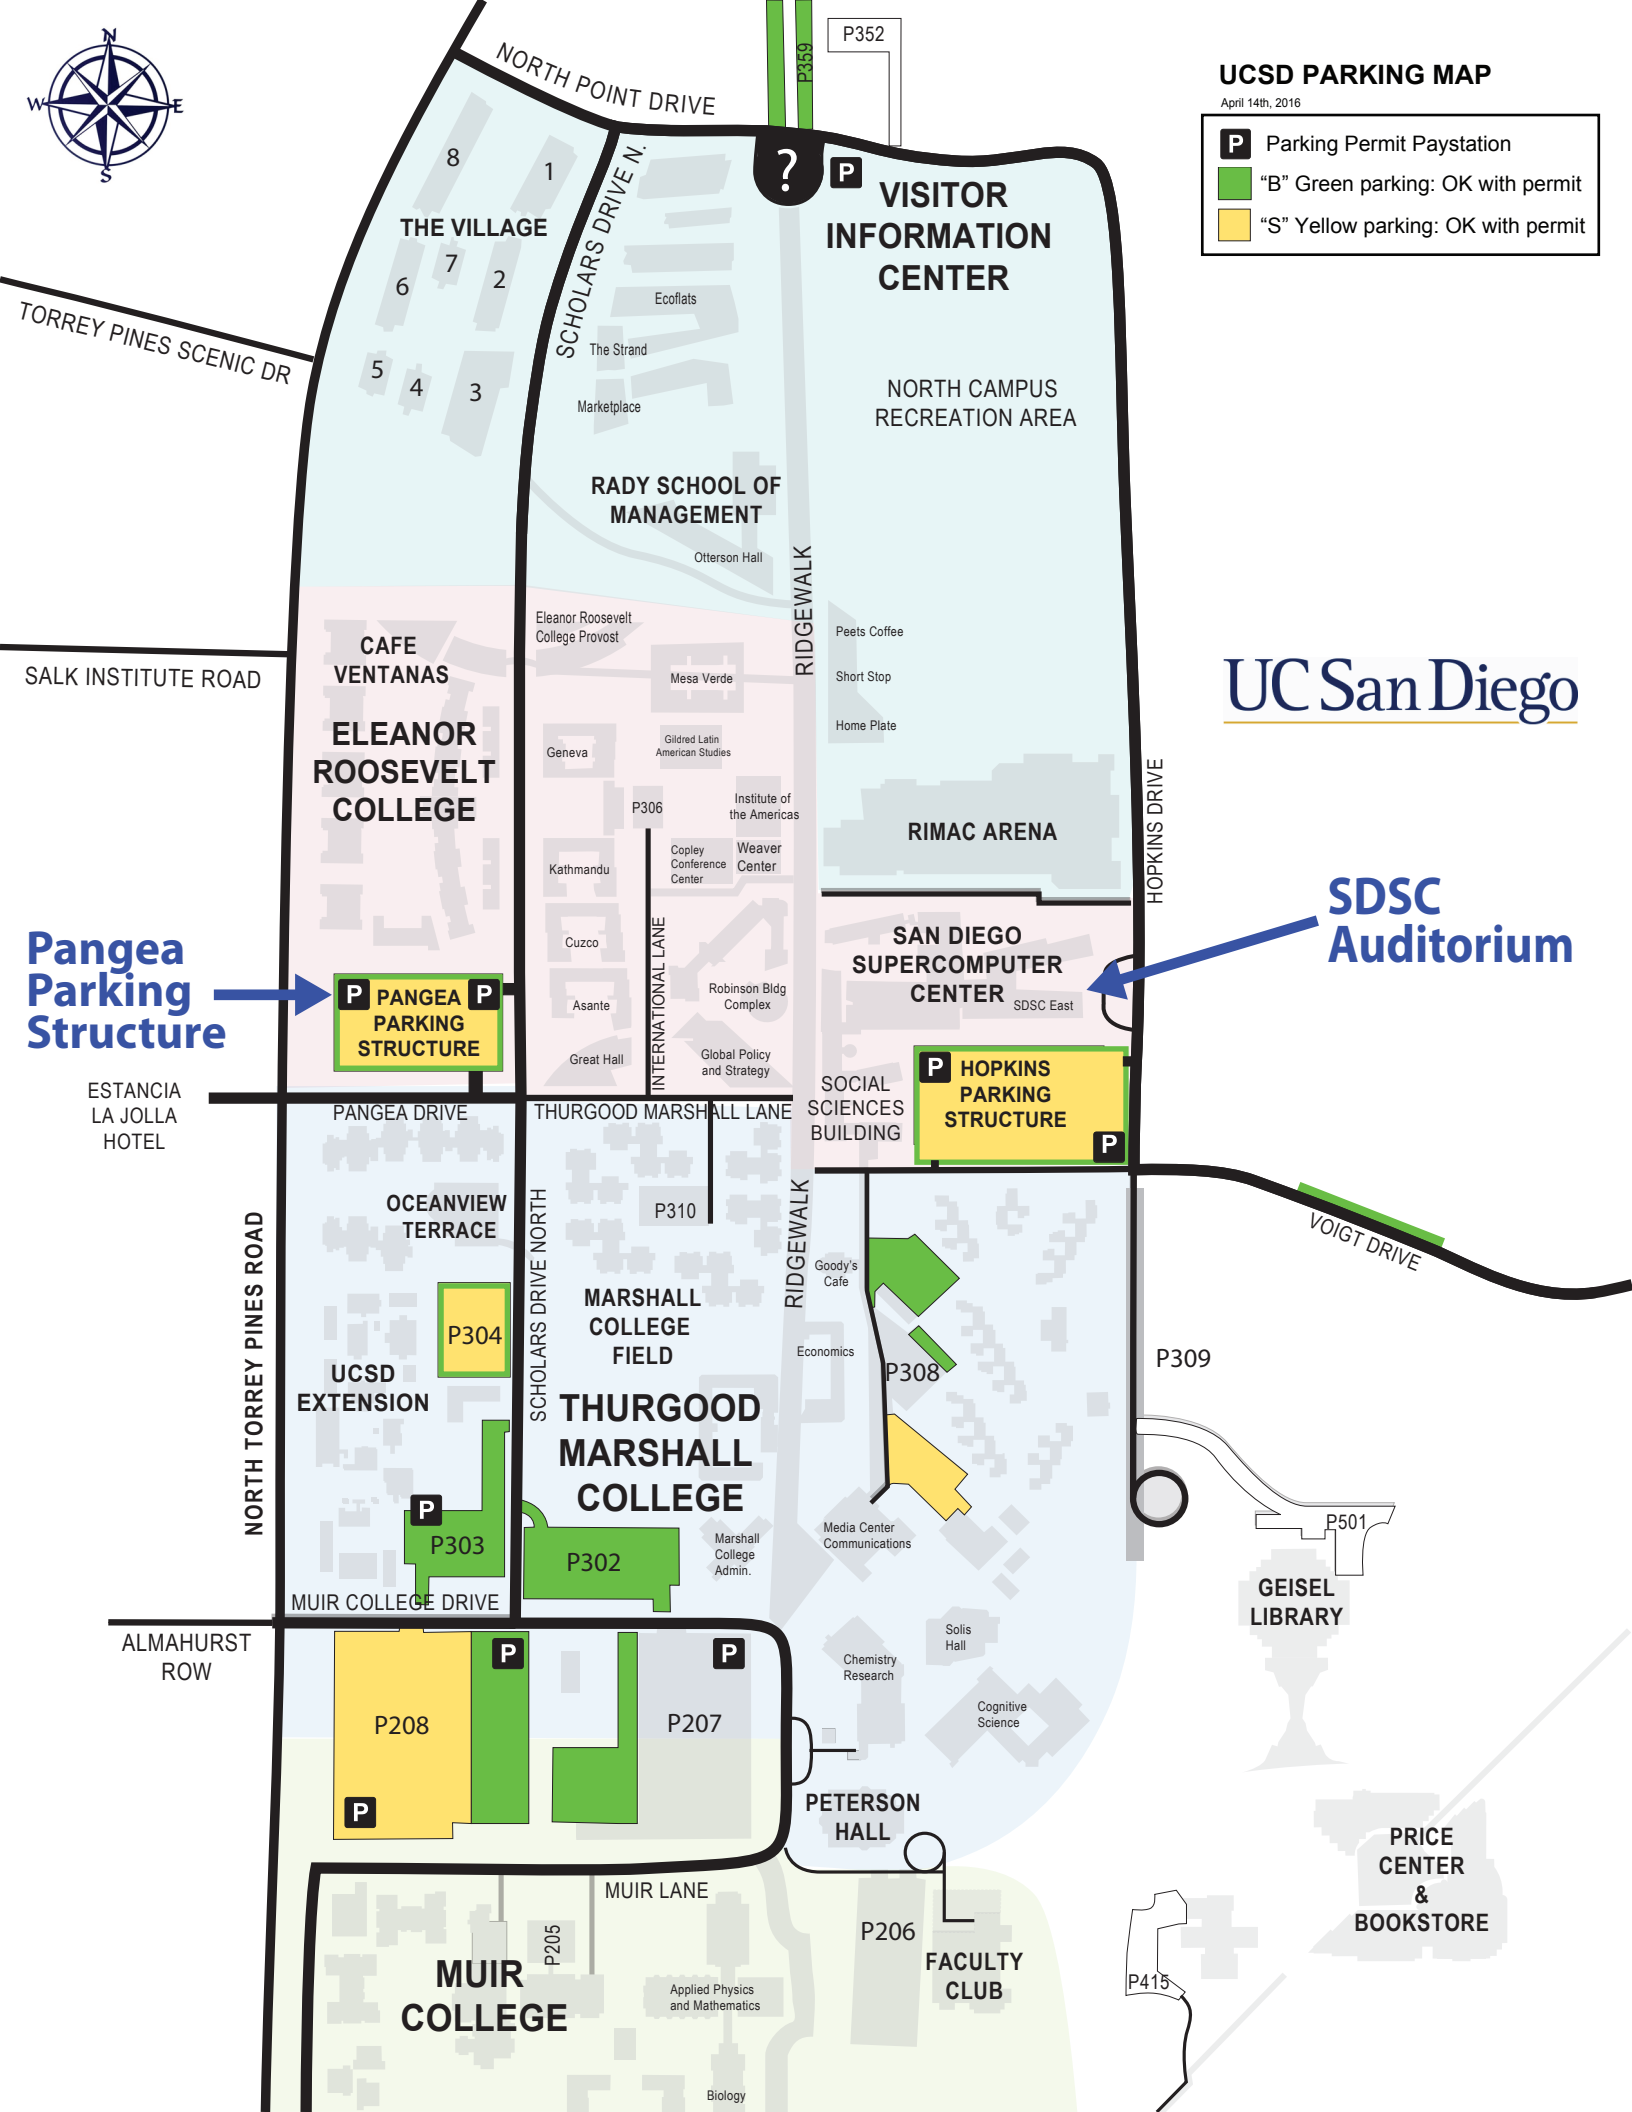

UCSD PARKING MAP

April 14th, 2016

- P Parking Permit Paystation
- "B" Green parking: OK with permit
- "S" Yellow parking: OK with permit

UC San Diego

SDSC Auditorium

Pangea Parking Structure